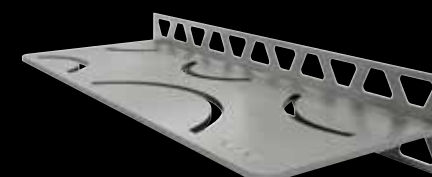

Acier inoxydable
brossé
SW S1 D10 EB

FLORAL

Acier inoxydable
brossé
SW S1 D5 EB

CURVE

Acier inoxydable
brossé
SW S1 D6 EB

Schlüter®-SHELF-N-S1

87 x 300 mm

PURE

Acier inoxydable
brossé
SN S1 D7 EB

SQUARE

Acier inoxydable
brossé
SN S1 D3 EB

WAVE

Acier inoxydable
brossé
SN S1 D10 EB

FLORAL

Acier inoxydable
brossé
SN S1 D5 EB

CURVE