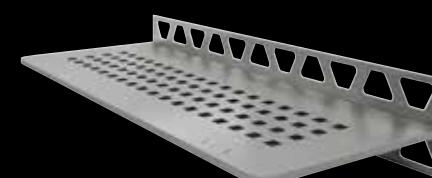

SQUARE

Acier inoxydable
brossé
SE S3 D3 EB

WAVE

Acier inoxydable
brossé
SE S3 D10 EB

FLORAL

Acier inoxydable
brossé
SE S3 D5 EB

CURVE

Acier inoxydable
brossé
SE S3 D6 EB

 Montage ultérieur possible !

Schlüter®-SHELF-W-S1

115 x 300 mm

PURE

Acier inoxydable
brossé
SW S1 D7 EB

SQUARE

Acier inoxydable
brossé
SW S1 D3 EB

WAVE

Acier inoxydable
brossé
SW S1 D10 EB

FLORAL

Acier inoxydable
brossé
SW S1 D5 EB

CURVE

Acier inoxydable
brossé
SW S1 D6 EB

Schlüter®-SHELF-N-S1

87 x 300 mm

PURE