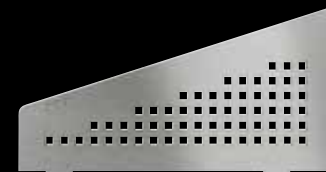

Acier inoxydable
brossé
SE S2 D5 EB

CURVE

Acier inoxydable
brossé
SE S2 D6 EB

 Montage ultérieur possible !

Schlüter®-SHELF-E-S3

62 x 295 x 154 mm

PURE

Acier inoxydable
brossé
SE S3 D7 EB

SQUARE

Acier inoxydable
brossé
SE S3 D3 EB

WAVE

Acier inoxydable
brossé
SE S3 D10 EB

FLORAL

Acier inoxydable
brossé
SE S3 D5 EB

CURVE

Acier inoxydable
brossé
SE S3 D6 EB